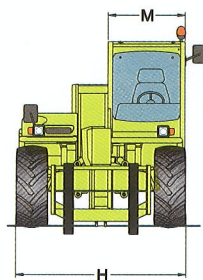

PANORAMIC		P 72.10	P 60.10
Weight			
Total empty weight (with forks)	kg	10500	9890
Performance			
Rated maximum load	kg	7200	6000
Maximum lift height	m	9.55	9.55
Maximum forward reach	m	5.5	5.5
Lift height at full capacity	m	6	7.8
Reach at full capacity	m	1.6	1.6
Capacity at full lift height	kg	4000	4000
Capacity at full forward reach	kg	2000	1500
Low emission (Euro 3) engine		turbo	
Power at 2400rpm (97/68/CE)	kW/HP	74.5/101	
Speed ratios			
1 st gear	kph	16	16
2 nd gear (self-limiting maximum speed)	kph	40	40

PANORAMIC		P 72.10	P 60.10
Dimensions			
A	mm	5345	5345
B	mm	1235	1235
C	mm	2875	2875
D	mm	1300	1300
E	mm	4645	4645
F	mm	480	480
H	mm	2240	2240
M	mm	995 ⁽¹⁾	995 ⁽¹⁾
P	mm	2440	2440
R	mm	3950	3950
S	mm	4970	4970
Z	mm	850	850

⁽¹⁾ Useful internal width

The side mounted engine ensures excellent accessibility for maintenance. Technicians can work in total safety with their feet firmly on the ground.

A comprehensive instrument panel can be read in all lighting conditions.