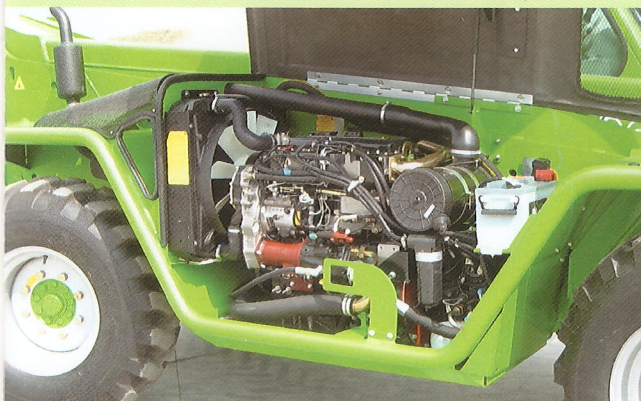

PANORAMIC		P 72.10	P 60.10
Weight			
Total empty weight (with forks)	kg	10500	9890
Performance			
Rated maximum load	kg	7200	6000
Maximum lift height	m	9.55	9.55
Maximum forward reach	m	5.5	5.5
Lift height at full capacity	m	6	7.8
Reach at full capacity	m	1.6	1.6
Capacity at full lift height	kg	4000	4000
Capacity at full forward reach	kg	2000	1500
Low emission (Euro 3) engine		turbo	
Power at 2400rpm (97/68/CE)	kW/HP	74.5/101	
Speed ratios			
1 st gear	kph	16	16
2 nd gear (self-limiting maximum speed)	kph	40	40

⁽¹⁾ Useful internal width

The side mounted engine ensures excellent accessibility for maintenance. Technicians can work in total safety with their feet firmly on the ground.

A comprehensive instrument panel can be read in all lighting conditions.

The optional air suspended seat ensures excellent comfort.