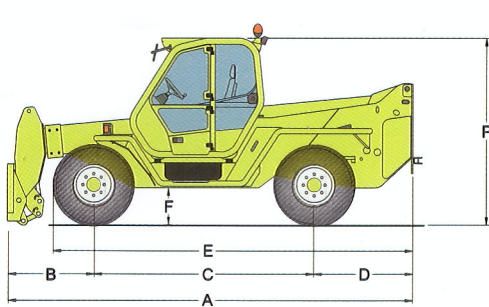

PANORAMIC		P 72.10	P 60.10
Weight			
Total empty weight (with forks)	kg	10500	9890
Performance			
Rated maximum load	kg	7200	6000
Maximum lift height	m	9.55	9.55
Maximum forward reach	m	5.5	5.5
Lift height at full capacity	m	6	7.8
Reach at full capacity	m	1.6	1.6
Capacity at full lift height	kg	4000	4000
Capacity at full forward reach	kg	2000	1500
Low emission (Euro 3) engine		turbo	
Power at 2400rpm (97/68/CE)	kW/HP	74.5/101	
Speed ratios			
1 st gear	kph	16	16
2 nd gear (self-limiting maximum speed)	kph	40	40

PANORAMIC		P 72.10	P 60.10
Dimensions			
A	mm	5345	5345
B	mm	1235	1235
C	mm	2875	2875
D	mm	1300	1300
E	mm	4645	4645
F	mm	480	480
H	mm	2240	2240
M	mm	995 ⁽¹⁾	995 ⁽¹⁾
P	mm	2440	2440
R	mm	3950	3950
S	mm	4970	4970
Z	mm	850	850

⁽¹⁾ Useful internal width

The side mounted engine ensures excellent accessibility for maintenance. Technicians can work in total safety with their feet firmly on the ground.

A comprehensive instrument panel can be read in all lighting conditions.