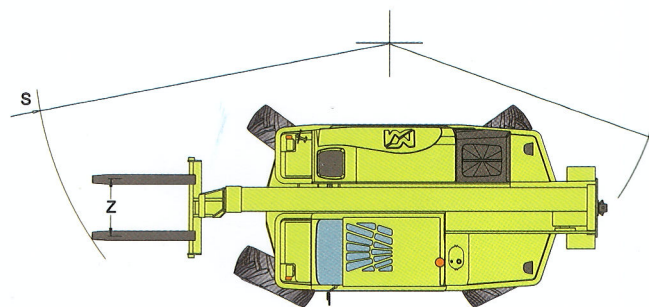

PANORAMIC		P 72.10	P 60.10
Weight			
Total empty weight (with forks)	kg	10500	9890
Performance			
Rated maximum load	kg	7200	6000
Maximum lift height	m	9.55	9.55
Maximum forward reach	m	5.5	5.5
Lift height at full capacity	m	6	7.8
Reach at full capacity	m	1.6	1.6
Capacity at full lift height	kg	4000	4000
Capacity at full forward reach	kg	2000	1500
Low emission (Euro 3) engine		turbo	
Power at 2400rpm (97/68/CE)	kW/HP	74.5/101	
Speed ratios			
1 st gear	kph	16	16
2 nd gear (self-limiting maximum speed)	kph	40	40

PANORAMIC		P 72.10	P 60.10
Dimensions			
A	mm	5345	5345
B	mm	1235	1235
C	mm	2875	2875
D	mm	1300	1300
E	mm	4645	4645
F	mm	480	480
H	mm	2240	2240
M	mm	995 ⁽¹⁾	995 ⁽¹⁾
P	mm	2440	2440
R	mm	3950	3950
S	mm	4970	4970
Z	mm	850	850

⁽¹⁾ Useful internal width

The side mounted engine ensures excellent accessibility for maintenance. Technicians can work in total safety with their feet firmly on the ground.

A comprehensive instrument panel can be read in all lighting conditions.